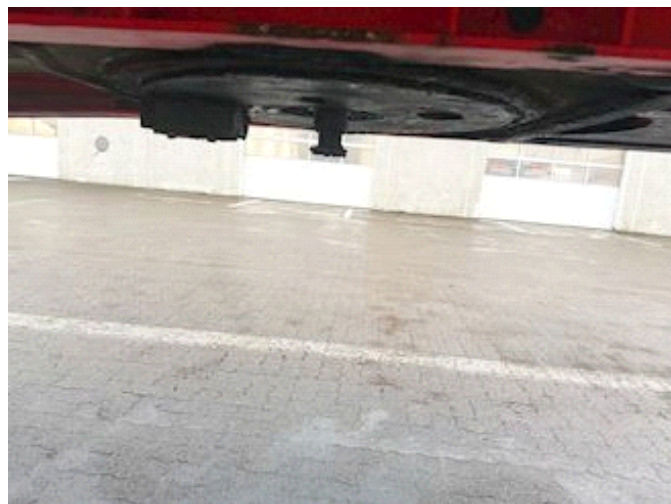

LASTAS A/S

Energivej 35 . DK-8722 Hedensted . Danmark
Motorvej / Autobahn E45 . Afkørsel / Abfahrt 58

E-mail: lastas@lastas.dk
www.lastas.dk

Tel +45 72 19 80 00 • Fax +45 72 19 80 01