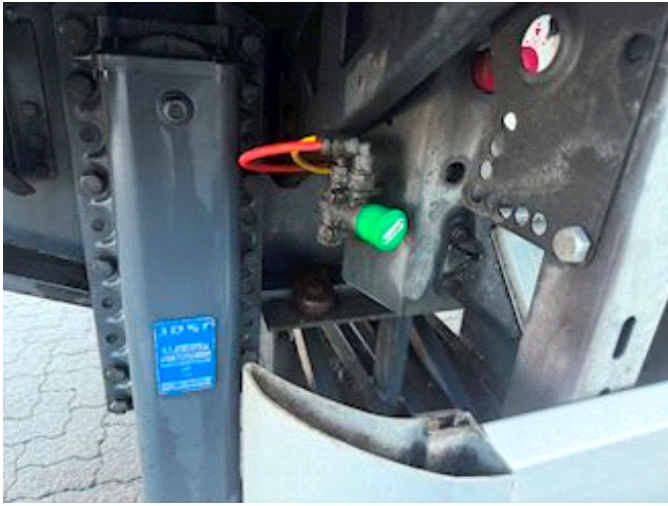

LASTAS A/S

Energivej 35 . DK-8722 Hedensted . Danmark
Motorvej / Autobahn E45 . Afkørsel / Abfahrt 58

E-mail: lastas@lastas.dk
www.lastas.dk

Tel +45 72 19 80 00 • Fax +45 72 19 80 01