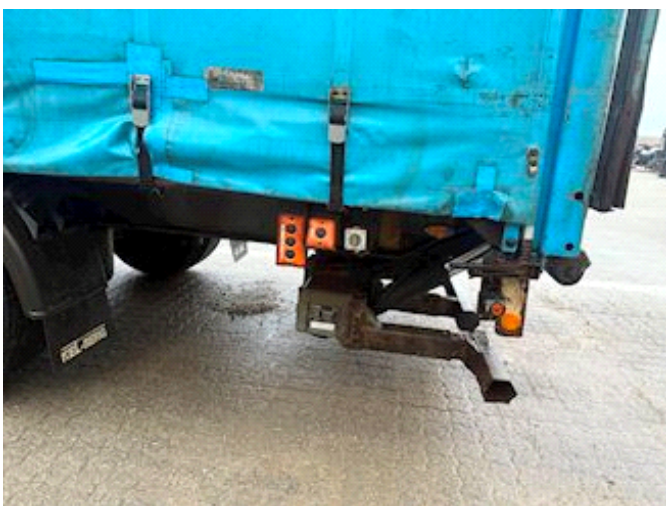

LASTAS A/S

Energivej 35 . DK-8722 Hedensted . Danmark
Motorvej / Autobahn E45 . Afkørsel / Abfahrt 58

E-mail: lastas@lastas.dk
www.lastas.dk

Tel +45 72 19 80 00 • Fax +45 72 19 80 01