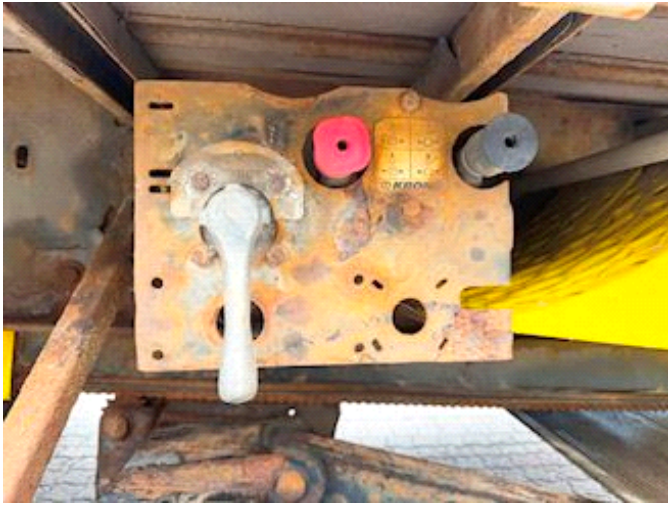

LASTAS A/S

Energivej 35 . DK-8722 Hedensted . Danmark
Motorvej / Autobahn E45 . Afkørsel / Abfahrt 58

E-mail: lastas@lastas.dk
www.lastas.dk

Tel +45 72 19 80 00 • Fax +45 72 19 80 01