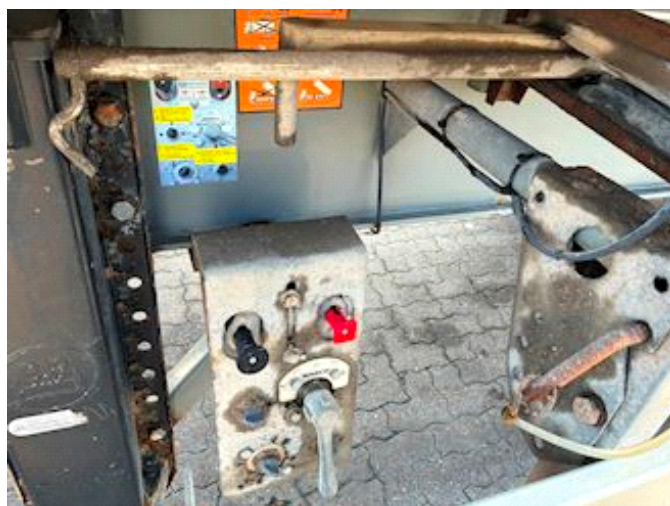

LASTAS A/S

Energivej 35 . DK-8722 Hedensted . Danmark
Motorvej / Autobahn E45 . Afkørsel / Abfahrt 58

E-mail: lastas@lastas.dk
www.lastas.dk

Tel +45 72 19 80 00 • Fax +45 72 19 80 01