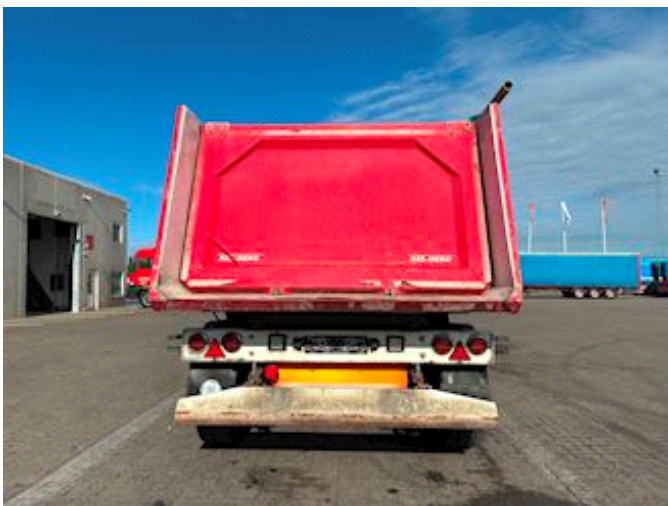

LASTAS A/S

Energivej 35 . DK-8722 Hedensted . Danmark
Motorvej / Autobahn E45 . Afkørsel / Abfahrt 58

E-mail: lastas@lastas.dk
www.lastas.dk

Tel +45 72 19 80 00 • Fax +45 72 19 80 01