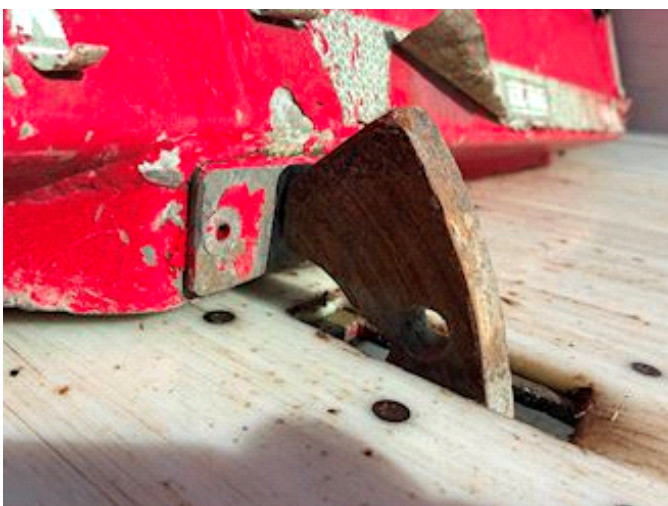

LASTAS A/S

Energivej 35 . DK-8722 Hedensted . Danmark
Motorvej / Autobahn E45 . Afkørsel / Abfahrt 58

E-mail: lastas@lastas.dk
www.lastas.dk

Tel +45 72 19 80 00 • Fax +45 72 19 80 01