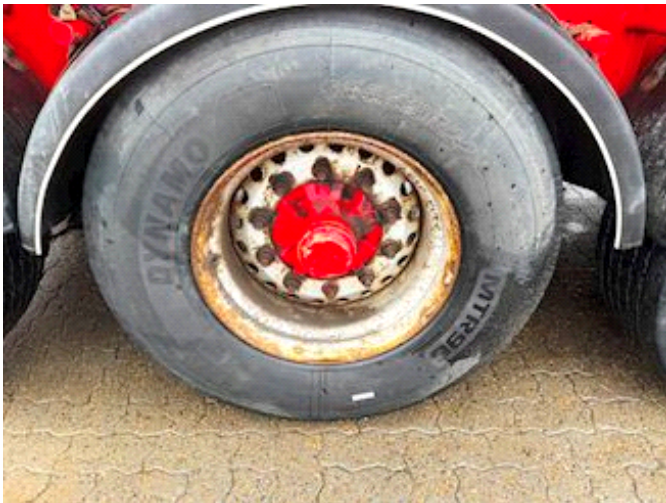

LASTAS A/S

Energivej 35 . DK-8722 Hedensted . Danmark
Motorvej / Autobahn E45 . Afkørsel / Abfahrt 58

E-mail: lastas@lastas.dk
www.lastas.dk

Tel +45 72 19 80 00 • Fax +45 72 19 80 01