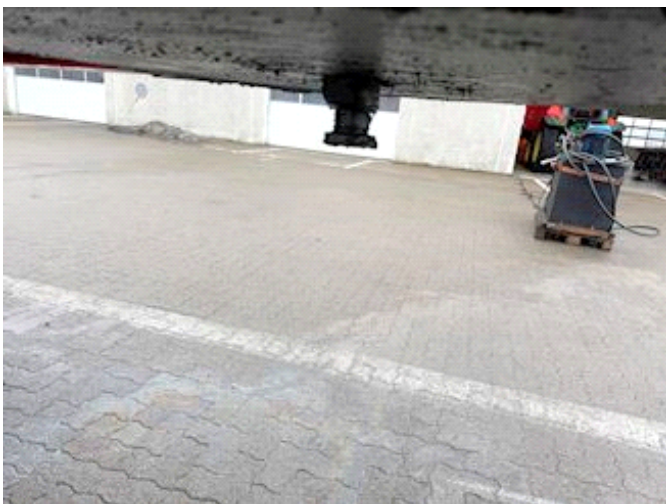

LASTAS A/S

Energivej 35 . DK-8722 Hedensted . Danmark
Motorvej / Autobahn E45 . Afkørsel / Abfahrt 58

E-mail: lastas@lastas.dk
www.lastas.dk

Tel +45 72 19 80 00 • Fax +45 72 19 80 01