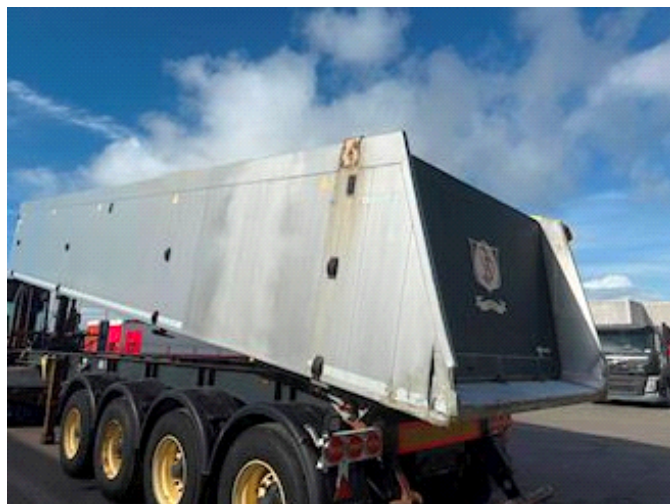

LASTAS A/S

Energivej 35 . DK-8722 Hedensted . Danmark
Motorvej / Autobahn E45 . Afkørsel / Abfahrt 58

E-mail: lastas@lastas.dk
www.lastas.dk

Tel +45 72 19 80 00 • Fax +45 72 19 80 01