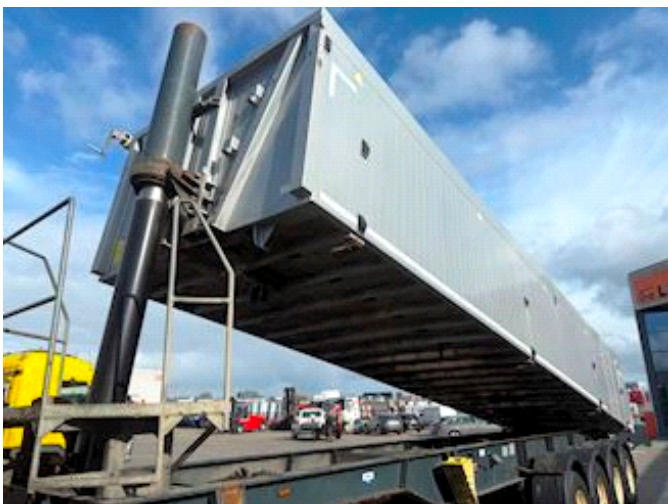

LASTAS A/S

Energivej 35 . DK-8722 Hedensted . Danmark
Motorvej / Autobahn E45 . Afkørsel / Abfahrt 58

E-mail: lastas@lastas.dk
www.lastas.dk

Tel +45 72 19 80 00 • Fax +45 72 19 80 01