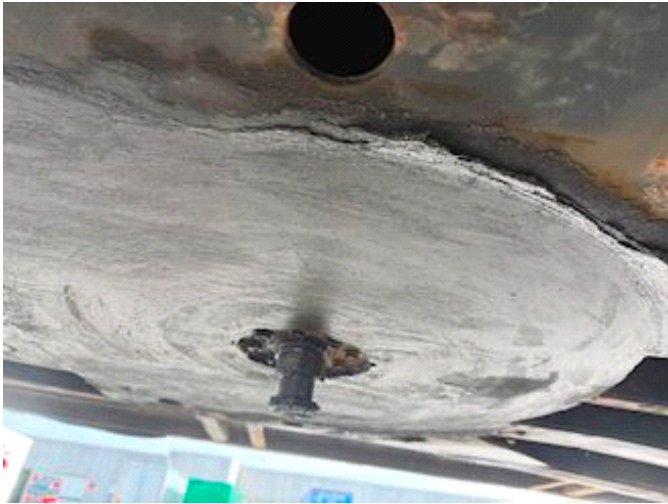

LASTAS A/S

Energivej 35 . DK-8722 Hedensted . Danmark
Motorvej / Autobahn E45 . Afkørsel / Abfahrt 58

E-mail: lastas@lastas.dk
www.lastas.dk

Tel +45 72 19 80 00 • Fax +45 72 19 80 01