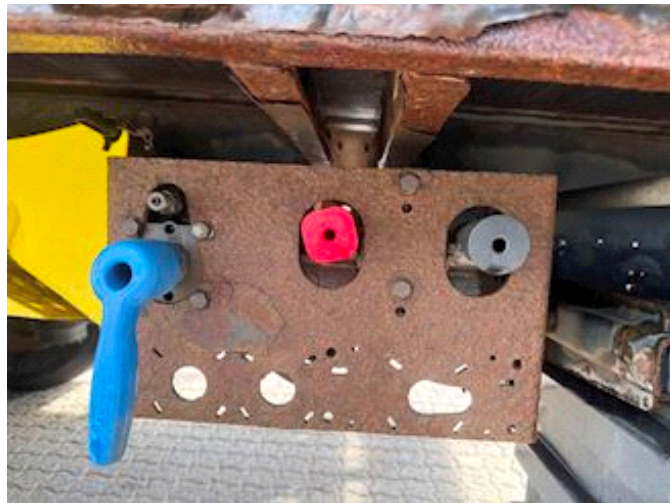

LASTAS A/S

Energivej 35 . DK-8722 Hedensted . Danmark
Motorvej / Autobahn E45 . Afkørsel / Abfahrt 58

E-mail: lastas@lastas.dk
www.lastas.dk

Tel +45 72 19 80 00 • Fax +45 72 19 80 01