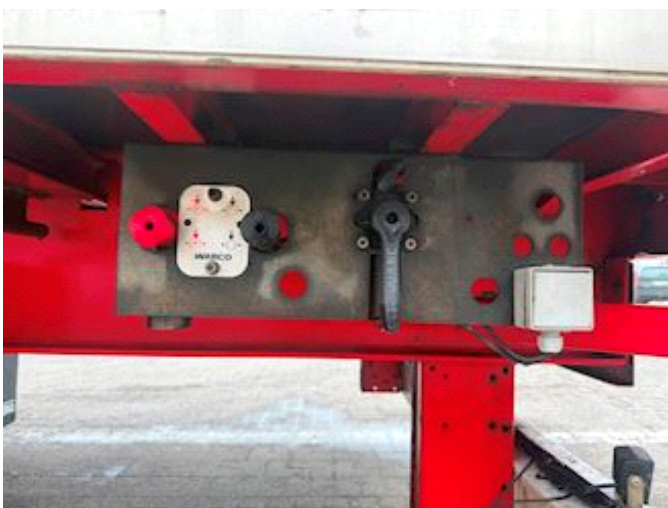

LASTAS A/S

Energivej 35 . DK-8722 Hedensted . Danmark
Motorvej / Autobahn E45 . Afkørsel / Abfahrt 58

E-mail: lastas@lastas.dk
www.lastas.dk

Tel +45 72 19 80 00 • Fax +45 72 19 80 01