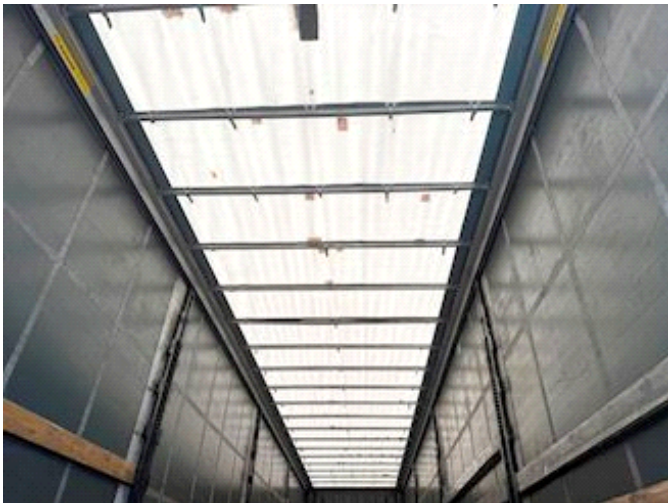

LASTAS A/S

Energivej 35 . DK-8722 Hedensted . Danmark
Motorvej / Autobahn E45 . Afkørsel / Abfahrt 58

E-mail: lastas@lastas.dk
www.lastas.dk

Tel +45 72 19 80 00 • Fax +45 72 19 80 01