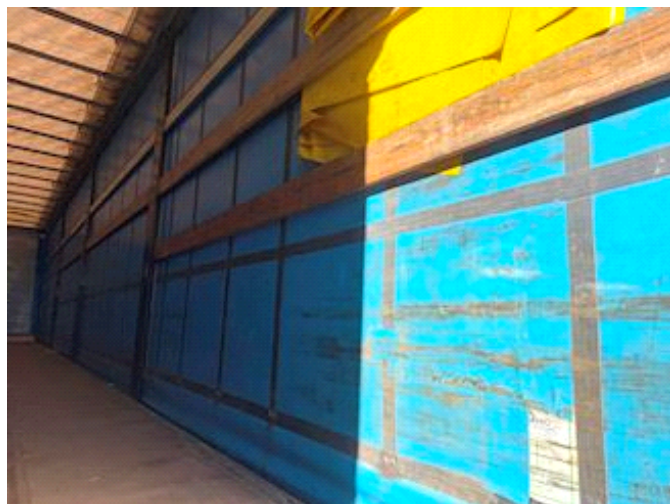

LASTAS A/S

Energivej 35 . DK-8722 Hedensted . Danmark
Motorvej / Autobahn E45 . Afkørsel / Abfahrt 58

E-mail: lastas@lastas.dk
www.lastas.dk

Tel +45 72 19 80 00 • Fax +45 72 19 80 01