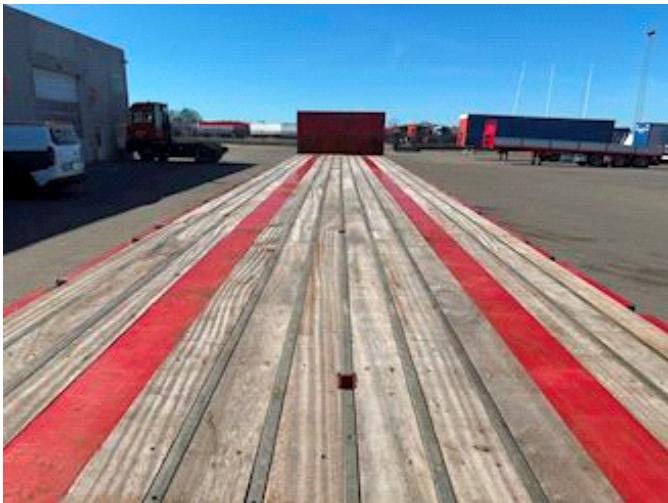

LASTAS A/S

Energivej 35 . DK-8722 Hedensted . Danmark
Motorvej / Autobahn E45 . Afkørsel / Abfahrt 58

E-mail: lastas@lastas.dk
www.lastas.dk

Tel +45 72 19 80 00 • Fax +45 72 19 80 01