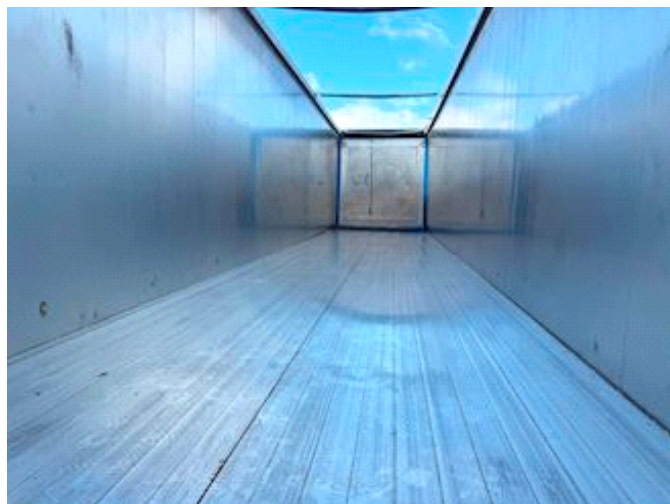

LASTAS A/S

Energivej 35 . DK-8722 Hedensted . Danmark
Motorvej / Autobahn E45 . Afkørsel / Abfahrt 58

E-mail: lastas@lastas.dk
www.lastas.dk

Tel +45 72 19 80 00 • Fax +45 72 19 80 01