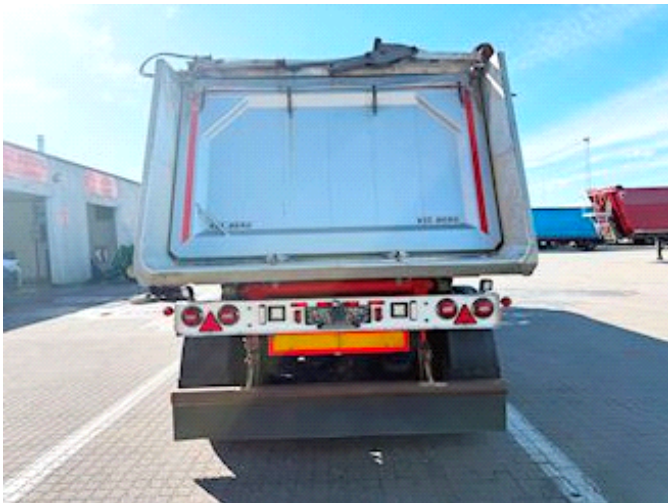

LASTAS A/S

Energivej 35 . DK-8722 Hedensted . Danmark
Motorvej / Autobahn E45 . Afkørsel / Abfahrt 58

E-mail: lastas@lastas.dk
www.lastas.dk

Tel +45 72 19 80 00 • Fax +45 72 19 80 01