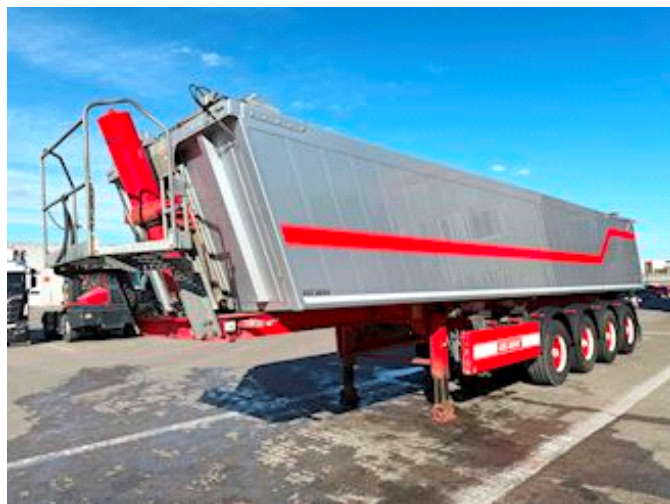

LASTAS A/S

Energivej 35 . DK-8722 Hedensted . Danmark
Motorvej / Autobahn E45 . Afkørsel / Abfahrt 58

E-mail: lastas@lastas.dk
www.lastas.dk

Tel +45 72 19 80 00 • Fax +45 72 19 80 01