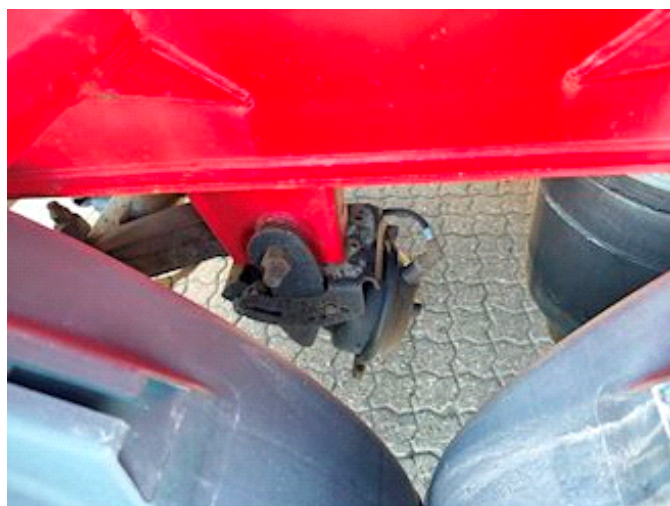

LASTAS A/S

Energivej 35 . DK-8722 Hedensted . Danmark
Motorvej / Autobahn E45 . Afkørsel / Abfahrt 58

E-mail: lastas@lastas.dk
www.lastas.dk

Tel +45 72 19 80 00 • Fax +45 72 19 80 01