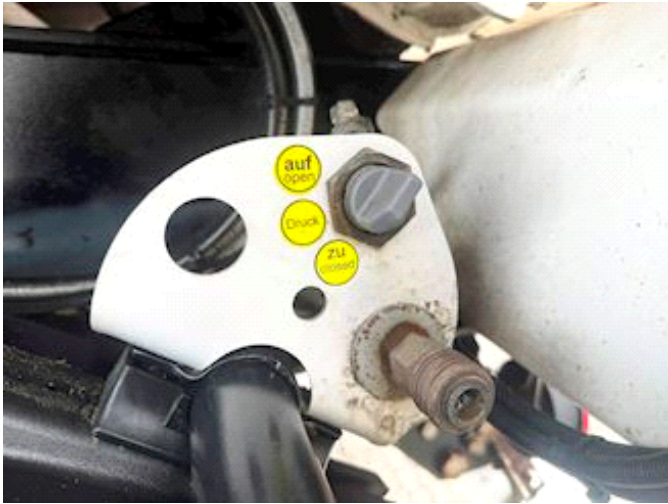

LASTAS A/S

Energivej 35 . DK-8722 Hedensted . Danmark
Motorvej / Autobahn E45 . Afkørsel / Abfahrt 58

E-mail: lastas@lastas.dk
www.lastas.dk

Tel +45 72 19 80 00 • Fax +45 72 19 80 01