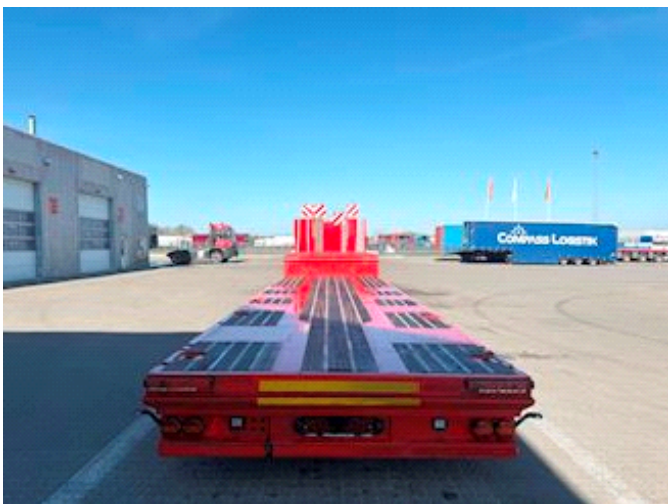

LASTAS A/S

Energivej 35 . DK-8722 Hedensted . Danmark
Motorvej / Autobahn E45 . Afkørsel / Abfahrt 58

E-mail: lastas@lastas.dk
www.lastas.dk

Tel +45 72 19 80 00 • Fax +45 72 19 80 01