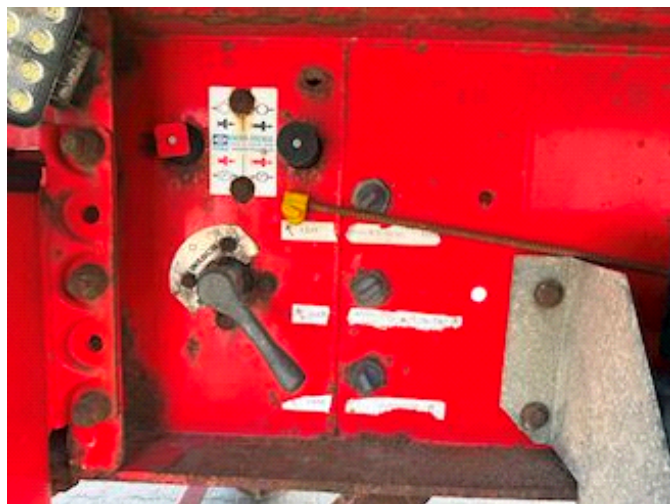

LASTAS A/S

Energivej 35 . DK-8722 Hedensted . Danmark
Motorvej / Autobahn E45 . Afkørsel / Abfahrt 58

E-mail: lastas@lastas.dk
www.lastas.dk

Tel +45 72 19 80 00 • Fax +45 72 19 80 01